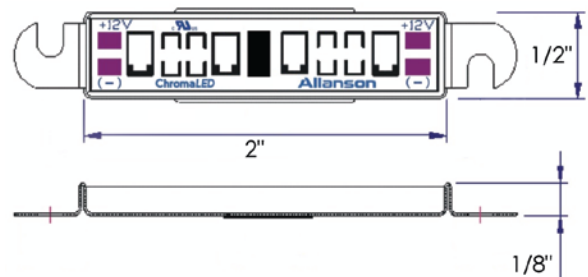

<ul style="list-style-type: none"> ■ Weatherproof, stainless steel body with transparent epoxy fill weathers any storm 	<ul style="list-style-type: none"> ■ Drives 90 modules on 3 strings (model CV125) *75 modules for white
<ul style="list-style-type: none"> ■ Powers all colors and models with a universal 12V power supply 	<ul style="list-style-type: none"> ■ High Light output – 2 modules per foot ■ Quick and easy installation

StormTight LED's Stay Bright.

Benefits	Features
Quick and Easy Installation Easy Layout	<ul style="list-style-type: none"> Complete family of 12V CV Series Power Supplies will power all of our LED modules Thick, doubled sided 3M tape Pre-soldered, moisture sealed leads between modules
Dependable Performance Long-Lasting Reliable	<ul style="list-style-type: none"> Weatherproof, stainless steel body with transparent epoxy fill Cool operating temperature 5 year warranty 85 years of Allanson dependable performance
No Hot Spots Even Light Distribution Fits in a 3/4" Stroke	<ul style="list-style-type: none"> Compact size Ideal for serif fonts
Eco- Friendly	<ul style="list-style-type: none"> Low energy consumption No mercury or lead

Specifications

Model	LED/ Module	Size	Modules/ Power Supply	Modules/ Box	Viewing Angle	Color
ACLW-5CW2	2	1/2"W x 2"L x 1/8"H	75	25	110	Cool White
ACLW-mR2	4	1/2"W x 2"L x 1/8"H	90	30	110	Red
ACLW-mB2	4	1/2"W x 2"L x 1/8"H	90	30	110	Blue
ACLW-mY2	4	1/2"W x 2"L x 1/8"H	90	30	110	Yellow
ACLW-mG2	4	1/2"W x 2"L x 1/8"H	90	30	110	Green
ACLW-mO2	4	1/2"W x 2"L x 1/8"H	90	30	110	Orange
ACLW-WHO	1	1.43"W x 1.54"L	40	20	110	High-Output White